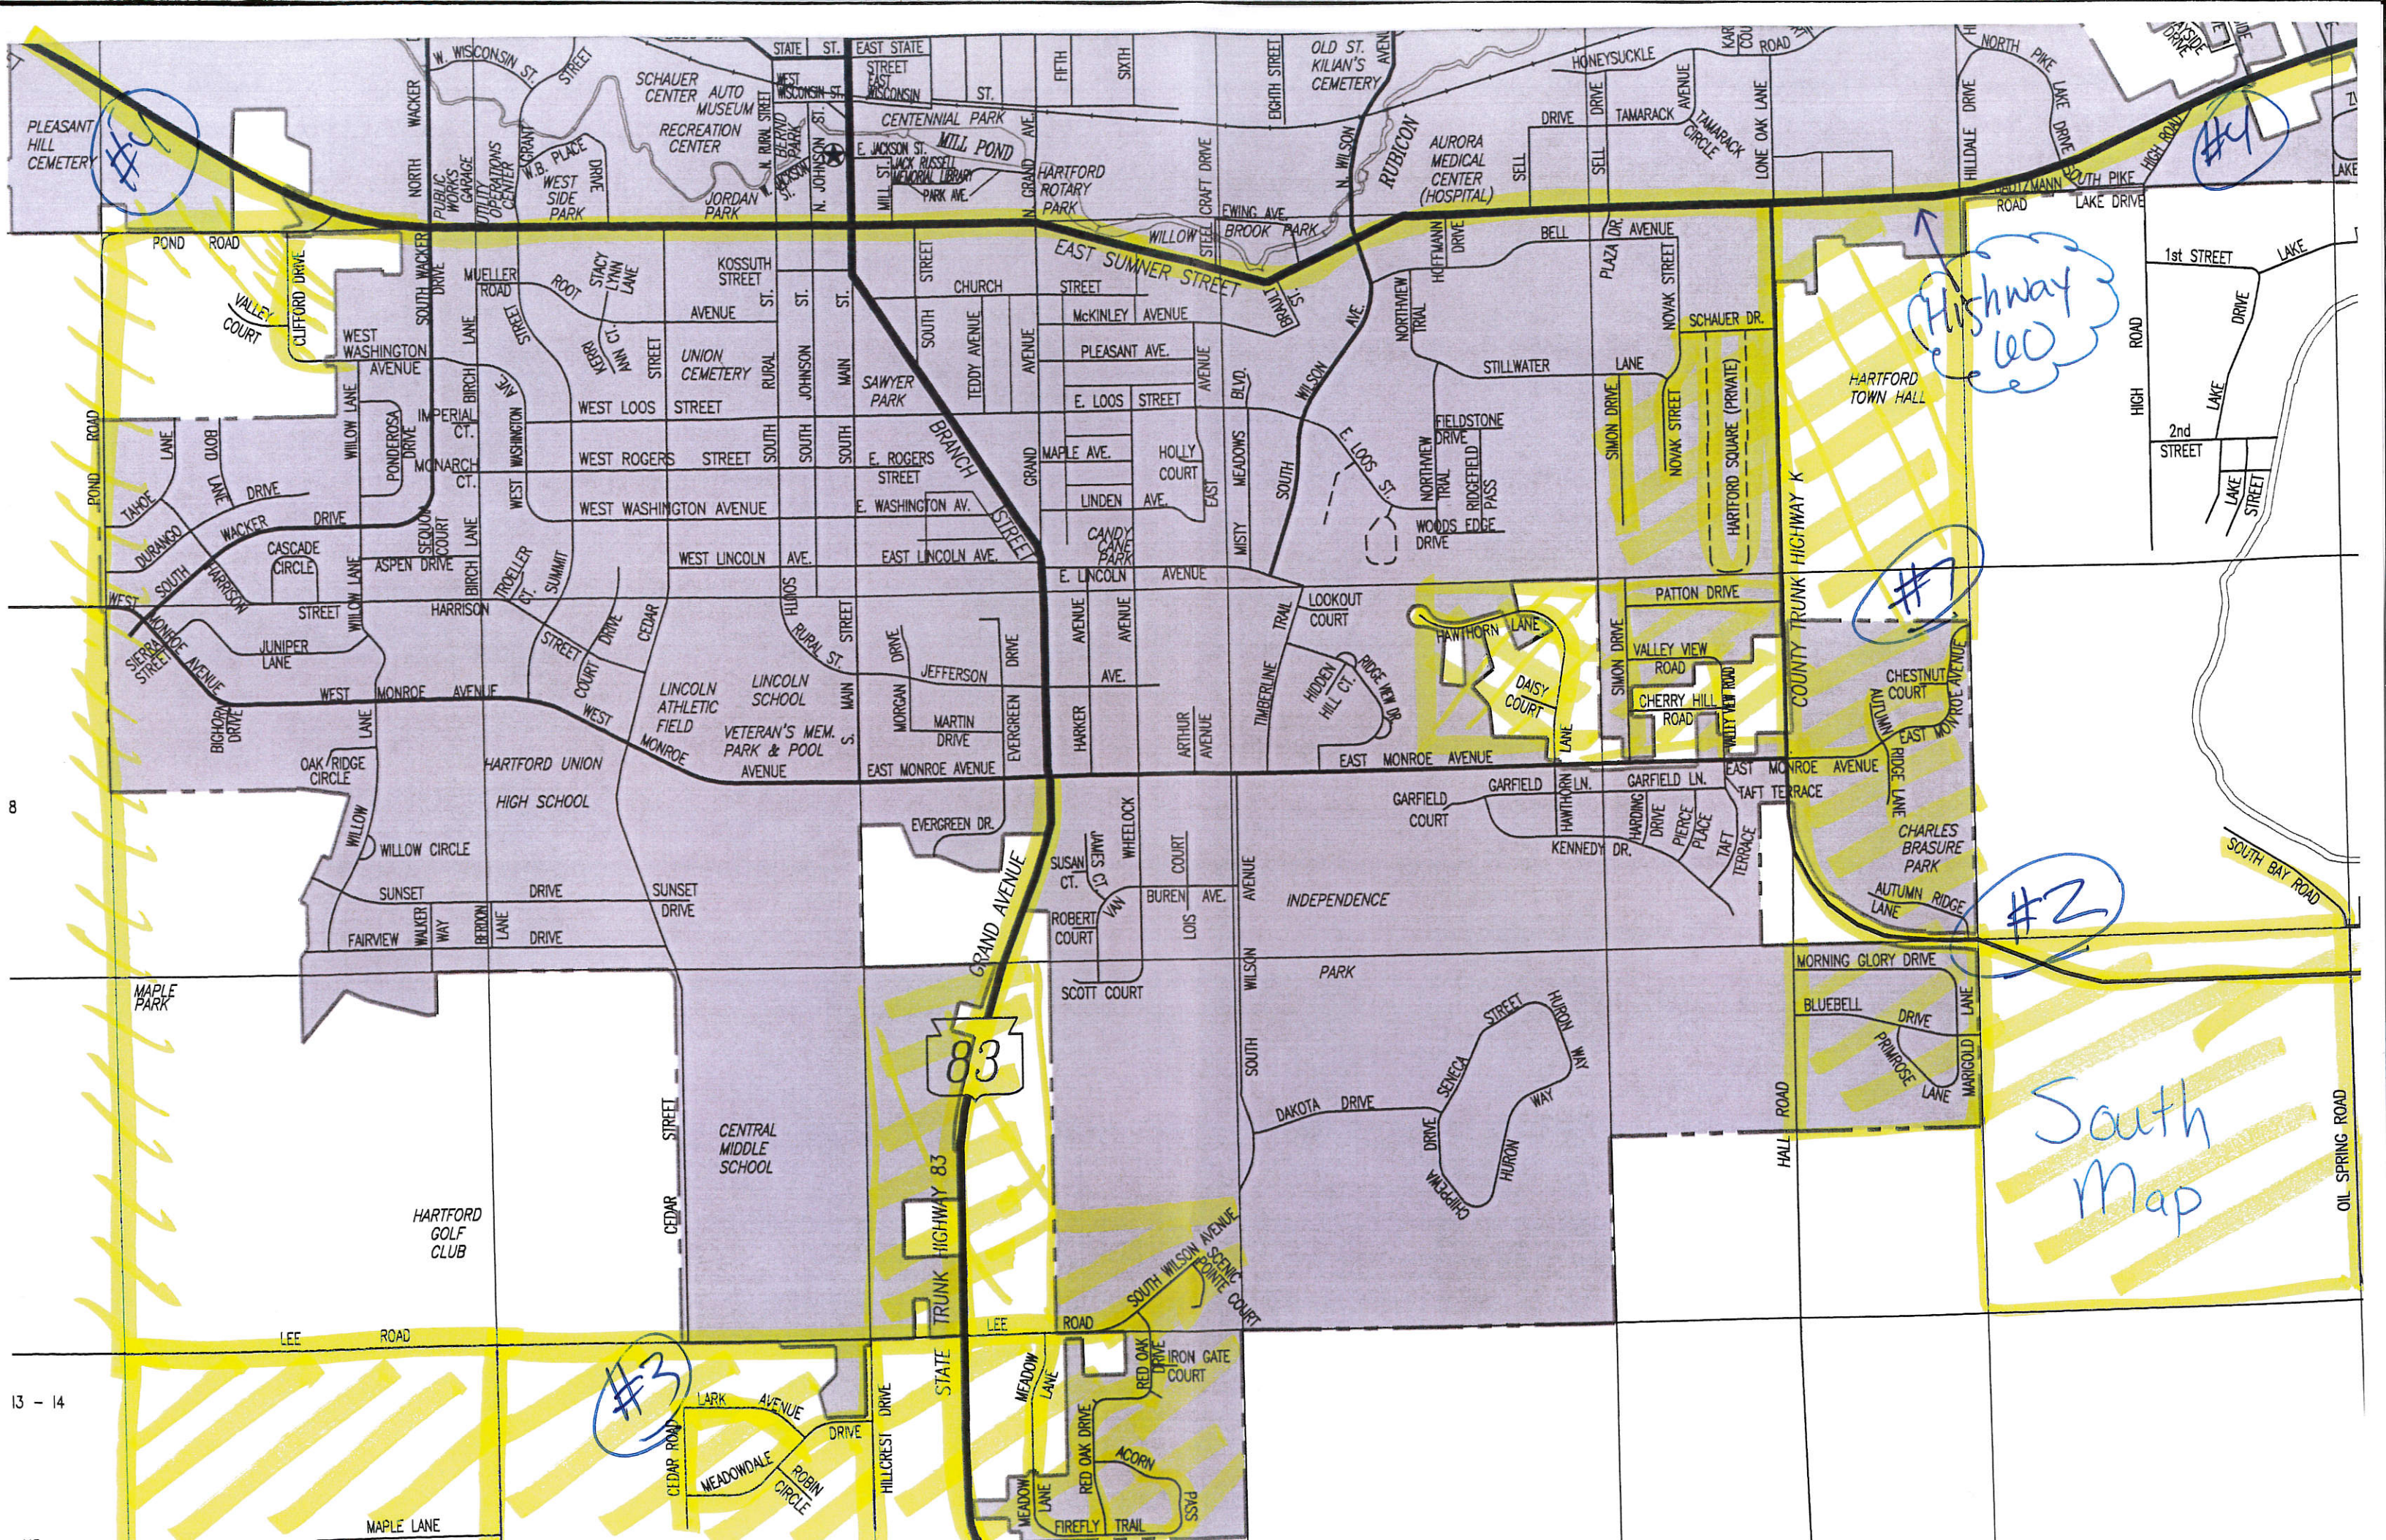

83

2

North Map

Borten Farms

Settlement Ridge

"CAYK"

COUNTY TRUNK HIGHWAY U

STATE TRUNK HIGHWAY 83

WASHINGTON COUNTY

FAMILY PARK

COUNTY TRUNK HIGHWAY N

Drive E7 F7
Court G7
Terrace I7
Lane E6
Oak Avenue I5
Oak Circle I5
Road C7 C8
Avenue C6

#1

Highway 60

#1

#2

South Map

#3

83