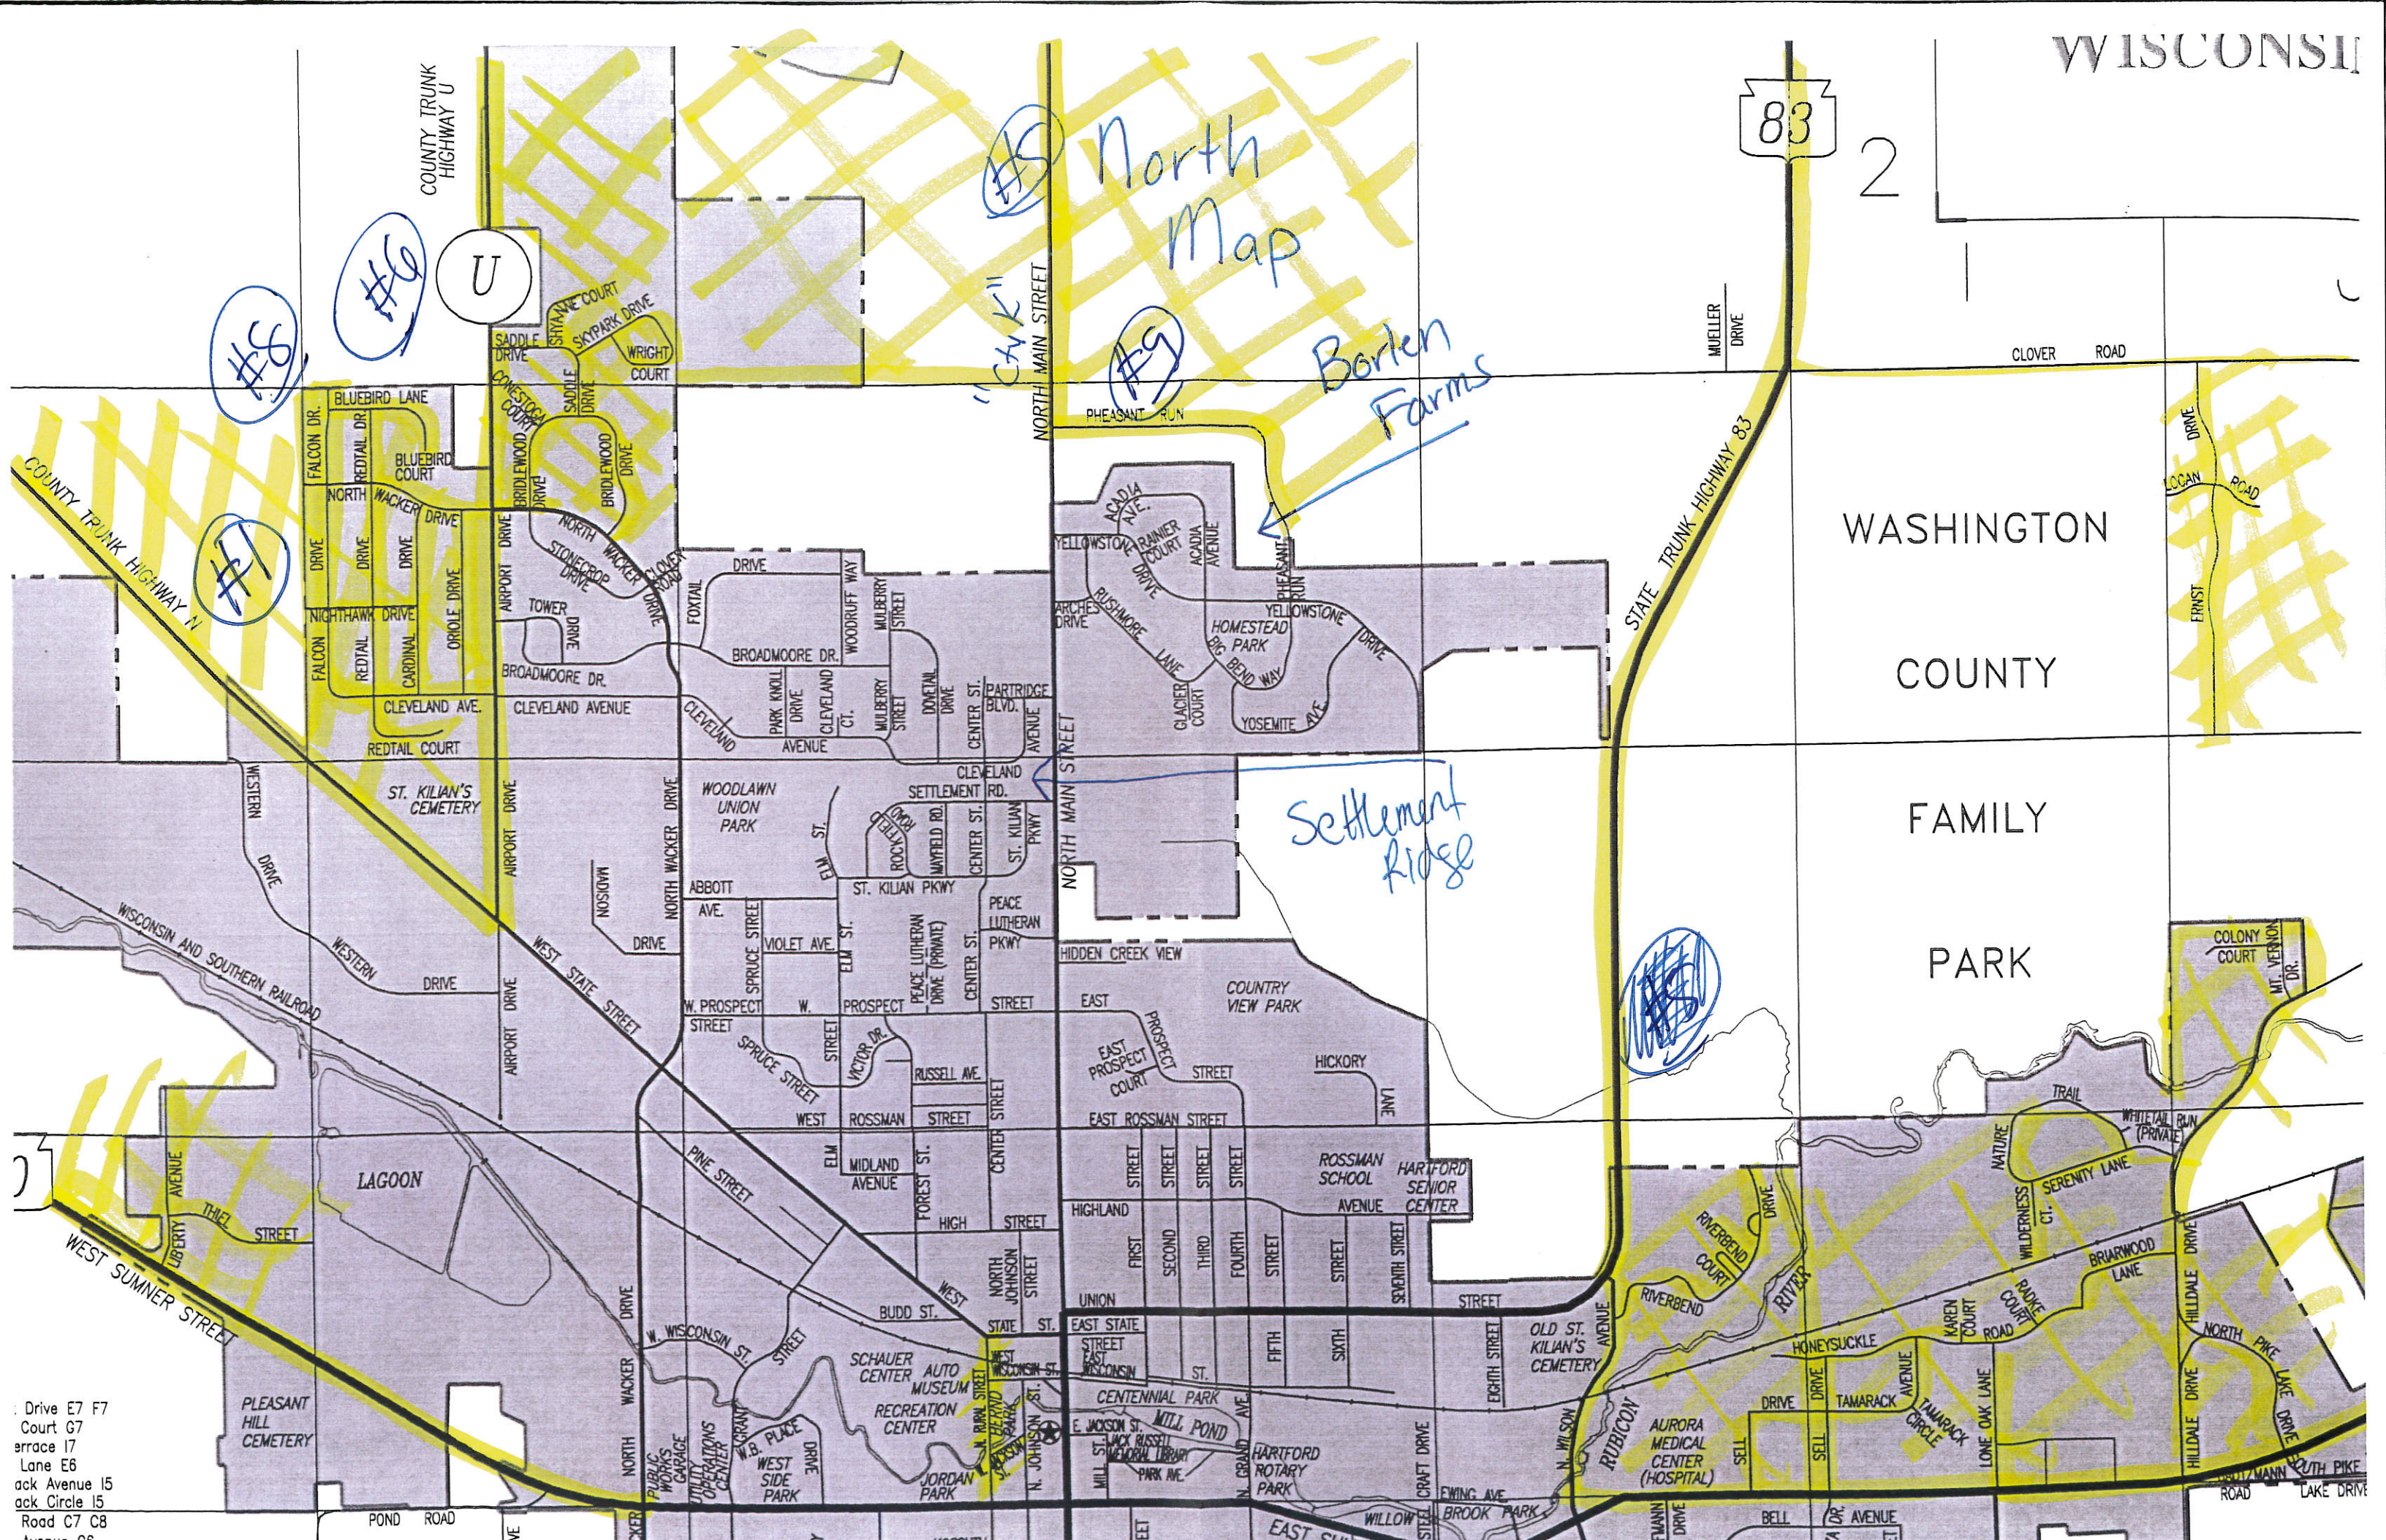

83

2

North Map

Borten Farms

Settlement Ridge

"CAYK"

COUNTY TRUNK HIGHWAY U

STATE TRUNK HIGHWAY 83

WASHINGTON COUNTY

FAMILY PARK

COUNTY TRUNK HIGHWAY N

Drive E7 F7
Court G7
Terrace I7
Lane E6
Oak Avenue I5
Oak Circle I5
Road C7 C8
Avenue C6

#1

Highway 60

#1

#2

South Map

#3

83