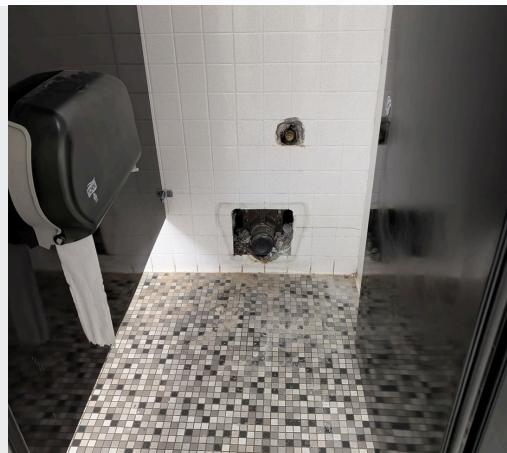

CONSTRUCTION

HARTFORD JT 1

JUNE 26, 2025

CENTRAL

Look at the new health room in the Central office starting to take shape!

LINCOLN

The Lincoln kitchen cooler and freezer have been disassembled and removed. Also, the floors have been saw cut for the flooring repair and the new food cooler and freezer.

ROSSMAN

The toilet in this picture was removed as we enhance the bathrooms to include a wider, ADA-compliant stall for bathrooms that do not have one.

Watch our progress throughout the summer!

THANK YOU, VOTERS!